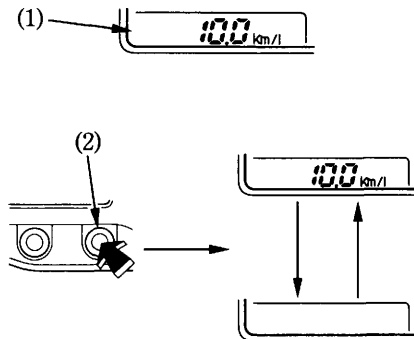

Fuel Mileage Meter (Except MX, BR type)

Indicates the fuel mileage in every approximately 15 seconds.

The unit for types other than E and G is "km/l". For E type, it is "km/l" or "mile/l". For G type, it is "l/100 km".

When the motorcycle speed is under 10 km/h, "--" is indicated.

By pressing and holding the right control button (2), the indication /no indication can be altered.

The indicated fuel mileage may differ from the actual fuel mileage.

- (1) Fuel mileage meter
- (2) Right control button