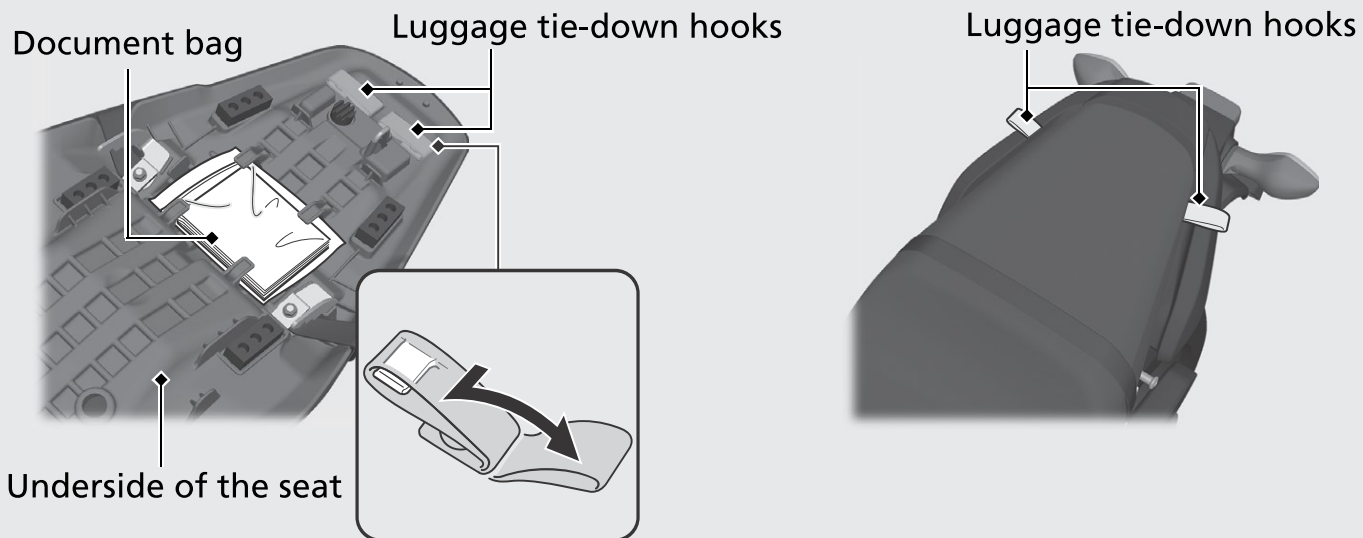

## Storage Equipment *(Continued)*

The document bag and luggage tie-down hooks are located on the underside of the seat.

Operation Guide

Never use the tie-down hooks to tow or lift the motorcycle.

**Removing the Seat** ➔ P.58