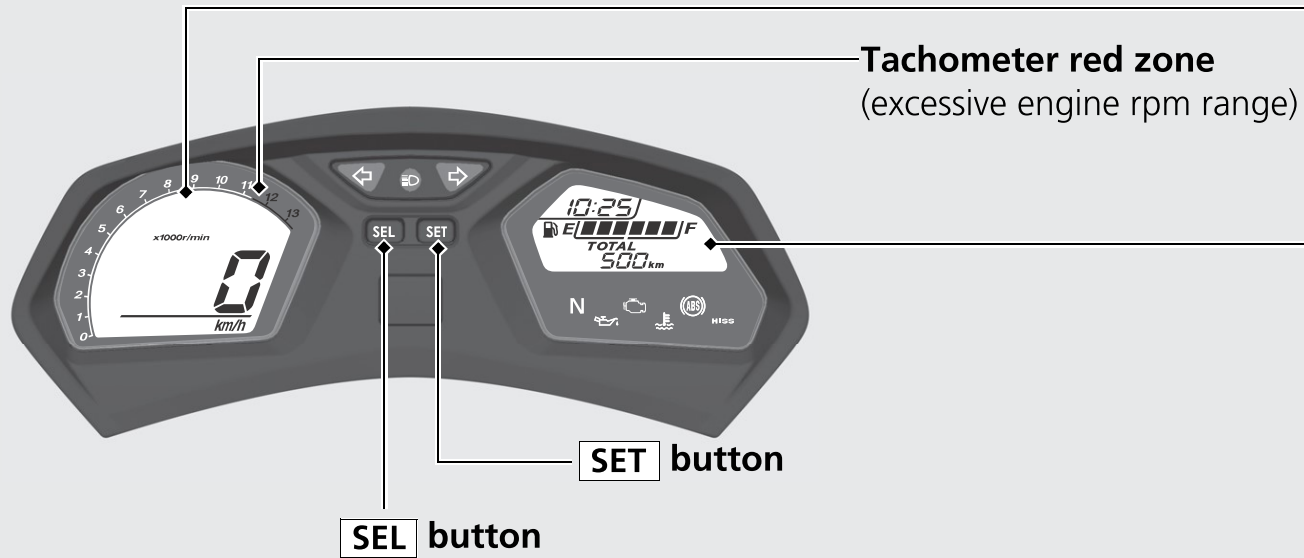

Instruments

Operation Guide

Display Check

When the ignition switch is turned on, the display will temporarily show all the modes and digital segments.

If any part of these displays does not come on when it should, have your dealer check for problems.