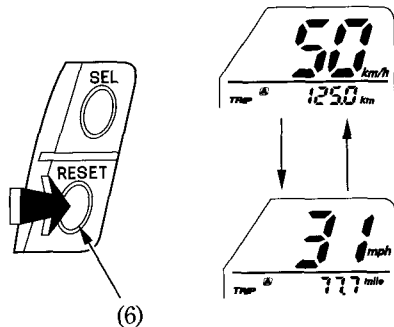

## Speed and Mileage Unit Change

**< E, III E type only >**

The speedometer displays both "km/h" and "mph".

The odometer/tripmeter displays both "km" and "mile".

Push the RESET button (6) to select "km/h"/"km" or "mph"/"mile" with the display in the tripmeter A mode.

(6) RESET button