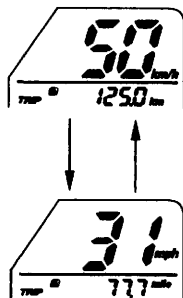

Speed and Mileage Unit Change

< E, III E type only >

The speedometer displays both "km/h" and "mph".

The odometer/tripmeter displays both "km" and "mile".

Push the RESET button (6) to select "km/h"/"km" or "mph"/"mile" with the display in the tripmeter A mode.

(6) RESET button