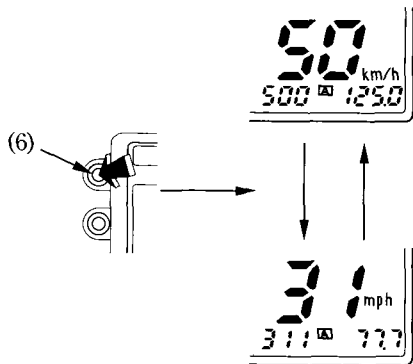

Speed and Mileage Unit Change (E type only)

The speedometer displays both “km/h” and “mph”.

The odometer/tripmeter displays both “km” and “mile”.

Push and hold the select button (6) to select “km/h”/“km” or “mph”/“mile”.

(6) Select button