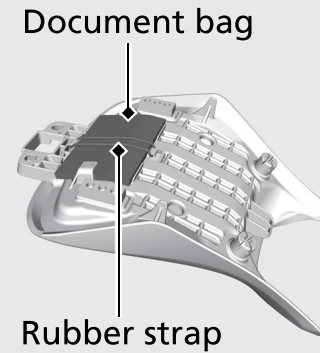

Removing the Front Seat P.57