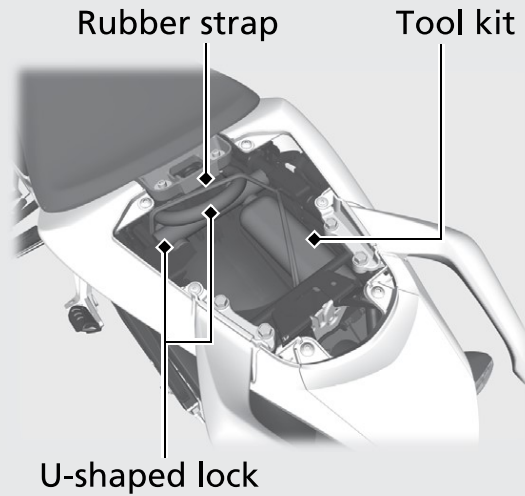

Storage Equipment *(Continued)*

The tool kit is located under the rear seat. There is also space to store a U-shaped lock.

- ▶ The U-shaped lock is held in place under the front seat.
- ▶ Some U-shaped locks may not fit in the compartment due to their size or design.

The document bag is located underside of the front seat.

Removing the Front Seat P.57