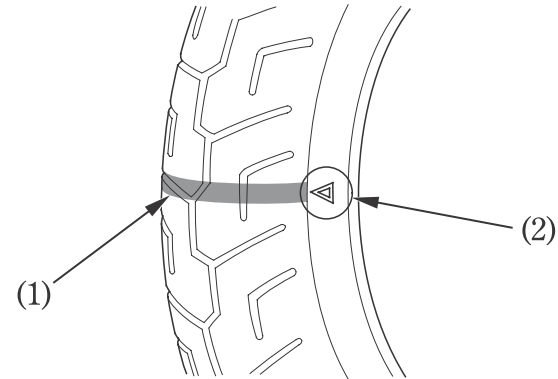

Tread Wear

Replace tyres before tread depth at the center of the tyre reaches the following limit:

Minimum tread depth	
Front:	1.5 mm (0.06 in)
Rear:	2.0 mm (0.08 in)

- (1) Wear indicator
- (2) Wear indicator location mark