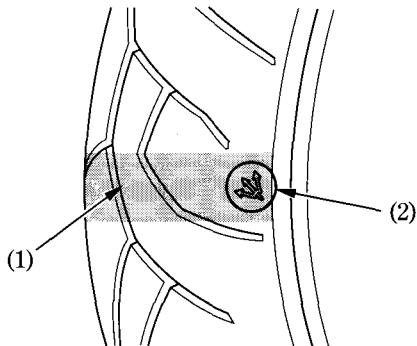

## Tread Wear

Replace tyres before tread depth at the center of the tyre reaches the following limit:

Minimum tread depth	
Front:	1.5 mm (0.06 in)
Rear:	2.0 mm (0.08 in)

< For Germany >

German law prohibits use of tyres whose tread depth is less than 1.6 mm.

- (1) Wear indicator
- (2) Wear indicator location mark