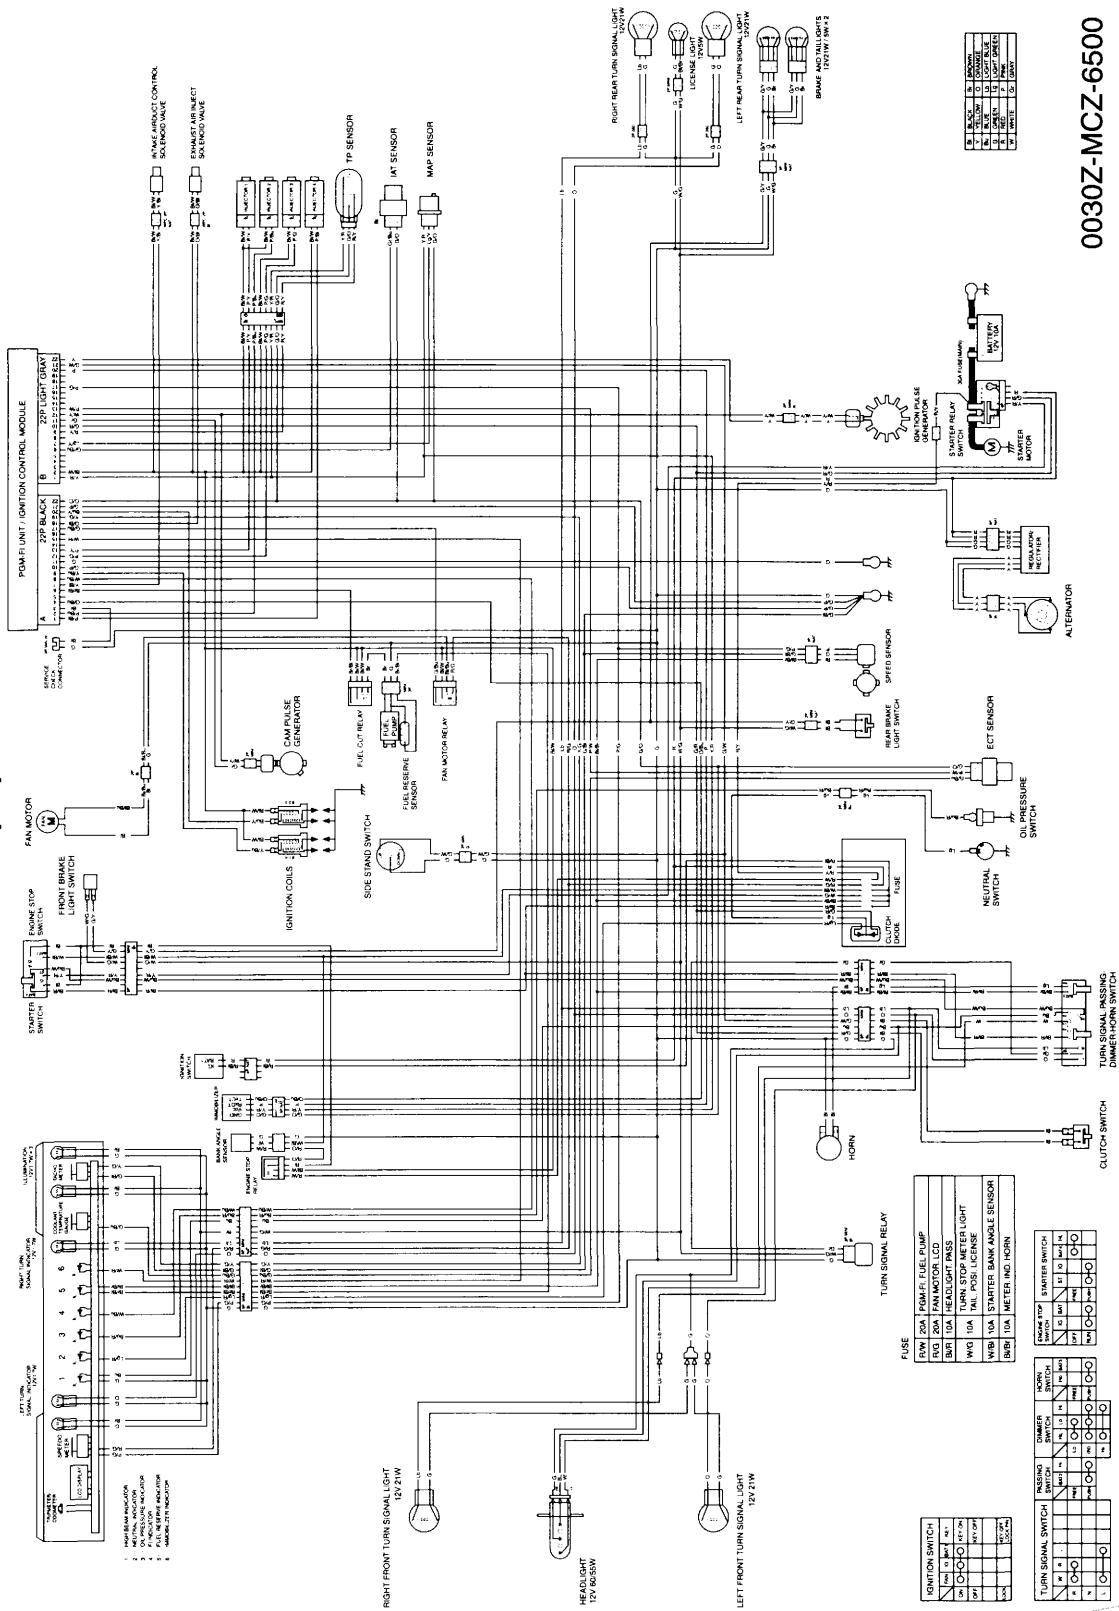

CB900F (U)

0030Z-MCZ-6500