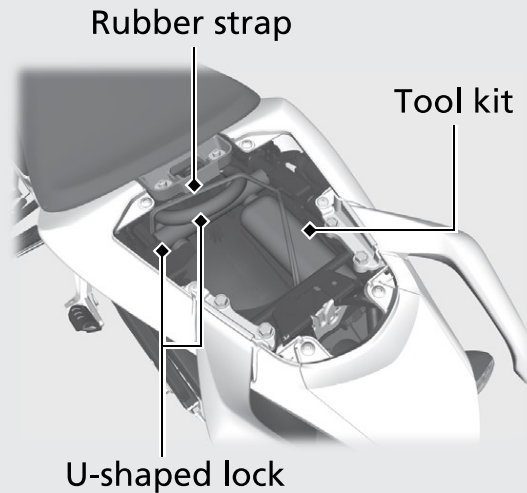

## Storage Equipment *(Continued)*

The tool kit is located under the rear seat. There is also space to store a U-shaped lock.

- ▶ The U-shaped lock is held in place under the front seat.
- ▶ Some U-shaped locks may not fit in the compartment due to their size or design.