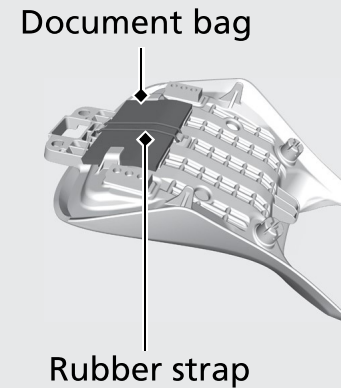

## Storage Equipment *(Continued)*

The tool kit is located under the rear seat. There is also space to store a U-shaped lock.

- ▶ The U-shaped lock is held in place under the front seat.
- ▶ Some U-shaped locks may not fit in the compartment due to their size or design.

The document bag is located underside of the front seat.

**Removing the Front Seat** → P.59