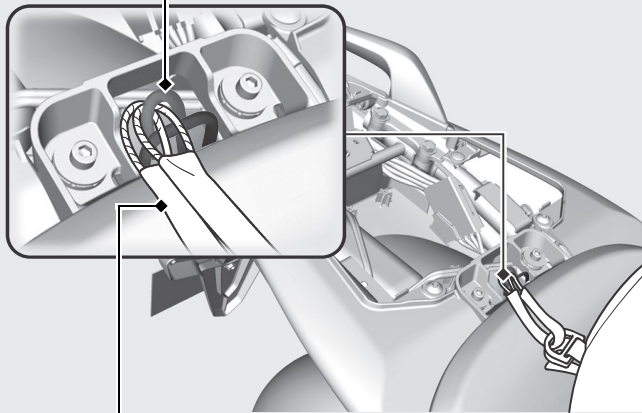

# Storage Equipment

The helmet holder and helmet set wire (in the tool kit) are located under the rear seat.

Helmet holder

Helmet set wire

▶ Use the helmet holder only when parked.

Removing the Rear Seat → P.58

## **!WARNING**

Riding with a helmet attached to the holder can interfere with your ability to safely operate the motorcycle and could lead to a crash in which you can be seriously hurt or killed.

Use the helmet holder only while parked. Do not ride with a helmet secured by the holder.