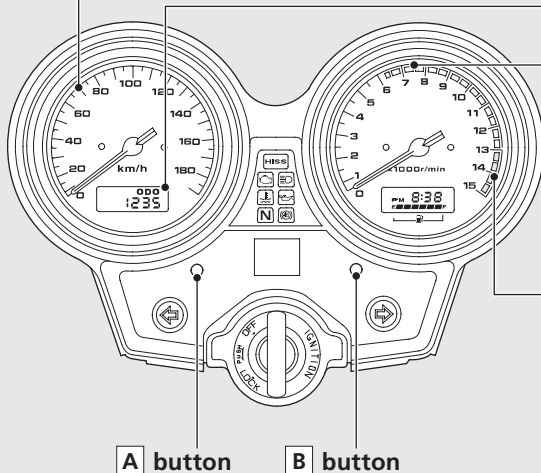

Instruments

Speedometer

Tachometer

NOTICE

Do not operate the engine in the tachometer red zone. Excessive engine speed can adversely affect engine life.

Tachometer red zone
(excessive engine rpm range)