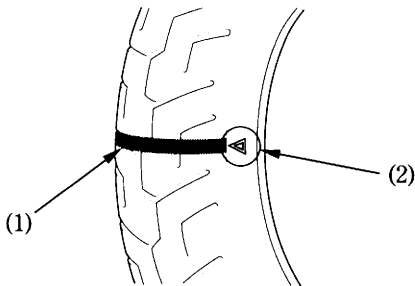

Tread Wear

Replace tyres before tread depth at the center of the tyre reaches the following limit:

Minimum tread depth	
Front:	1.5 mm (0.06 in)
Rear:	2.0 mm (0.08 in)

< For Germany >

German law prohibits use of tyres whose tread depth is less than 1.6 mm.

- (1) Wear indicator
- (2) Wear indicator location mark