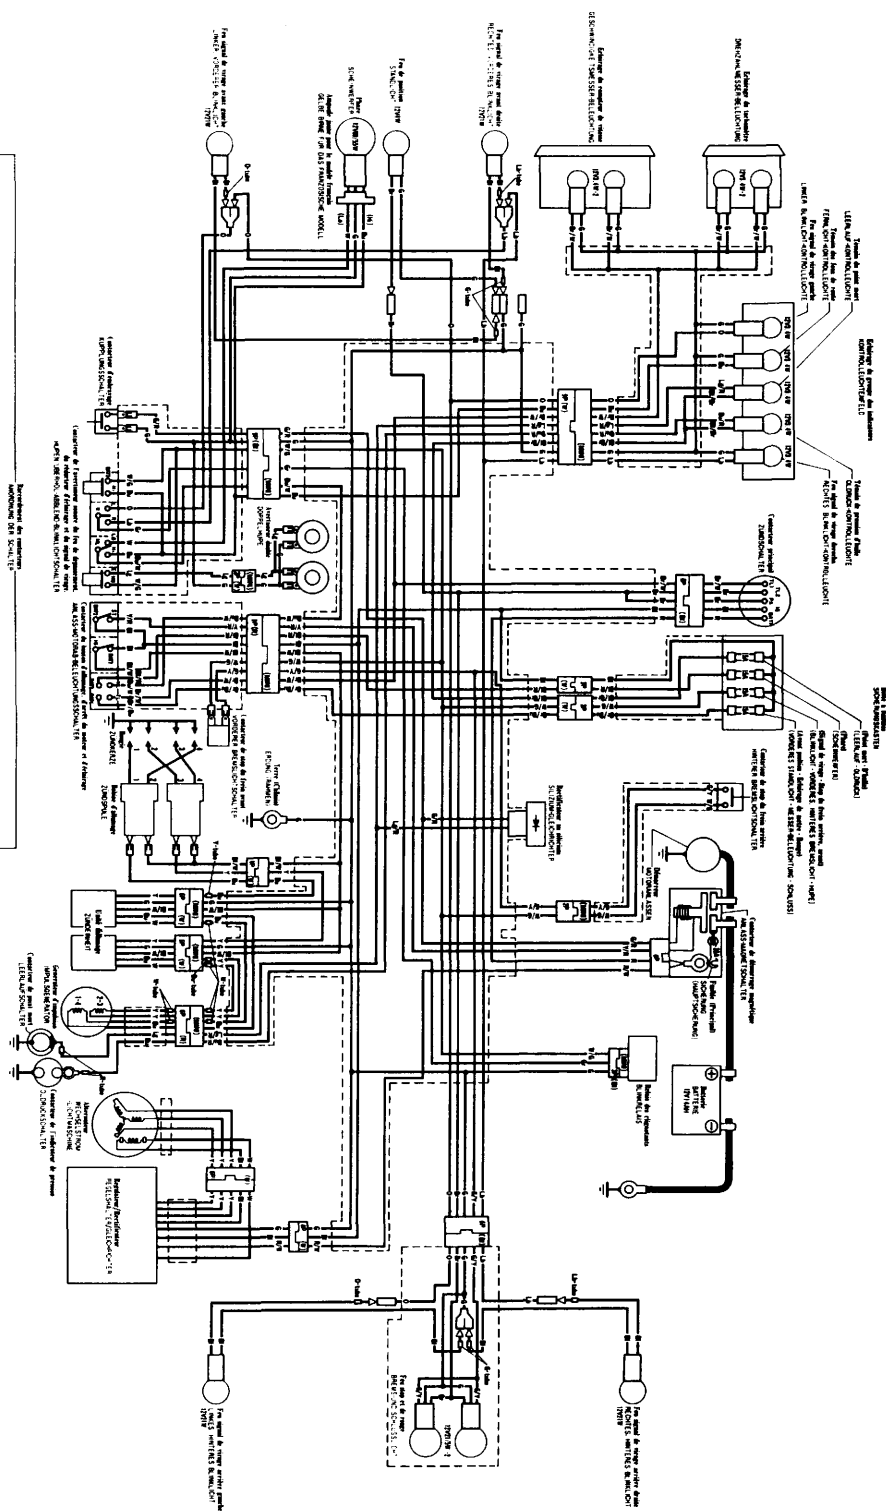

# CB1100F (G.F.ED)

**Système de commande**

Table with 4 columns and 4 rows of switch configurations for different engine states.

1	2	3	4
5	6	7	8
9	10	11	12
13	14	15	16

Table with 4 columns and 4 rows of switch configurations for different engine states.

1	2	3	4
5	6	7	8
9	10	11	12
13	14	15	16

Table with 4 columns and 4 rows of switch configurations for different engine states.

1	2	3	4
5	6	7	8
9	10	11	12
13	14	15	16

Table with 4 columns and 4 rows of switch configurations for different engine states.

1	2	3	4
5	6	7	8
9	10	11	12
13	14	15	16