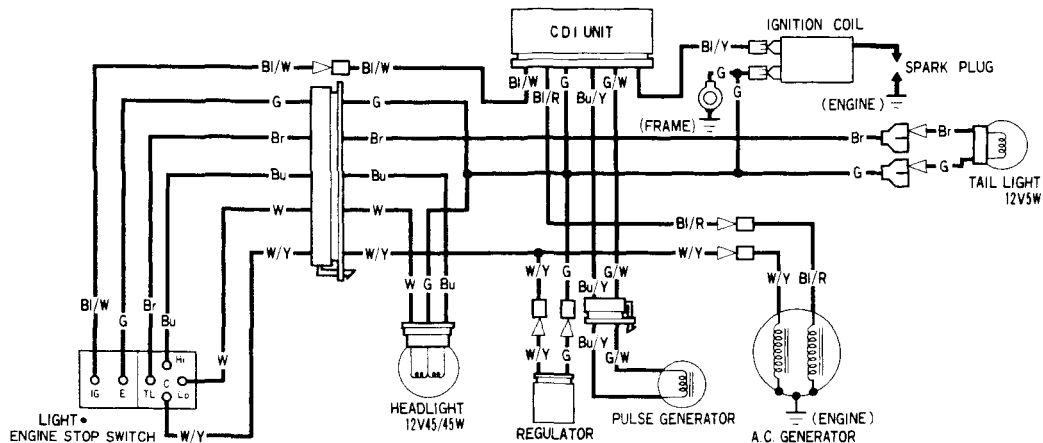

# WIRING DIAGRAM

- |    |       |        |    |       |             |
|----|-------|--------|----|-------|-------------|
| BI | ..... | BLACK  | Br | ..... | BROWN       |
| Y  | ..... | YELLOW | O  | ..... | ORANGE      |
| Bu | ..... | BLUE   | Lb | ..... | LIGHT BLUE  |
| G  | ..... | GREEN  | Lg | ..... | LIGHT GREEN |
| R  | ..... | RED    | P  | ..... | PINK        |
| W  | ..... | WHITE  | Gr | ..... | GRAY        |

SWITCH CONTINUITY

LIGHT SWITCH		DIMMER			
		C	TL	Hi	Lo
OFF					
ON	○—○				
COLOR	W/Y Br				
COLOR		Br	Bu	W	

ENGINE STOP SWITCH	
	IG E
OFF	○—○
RUN	
COLOR	BI/W G