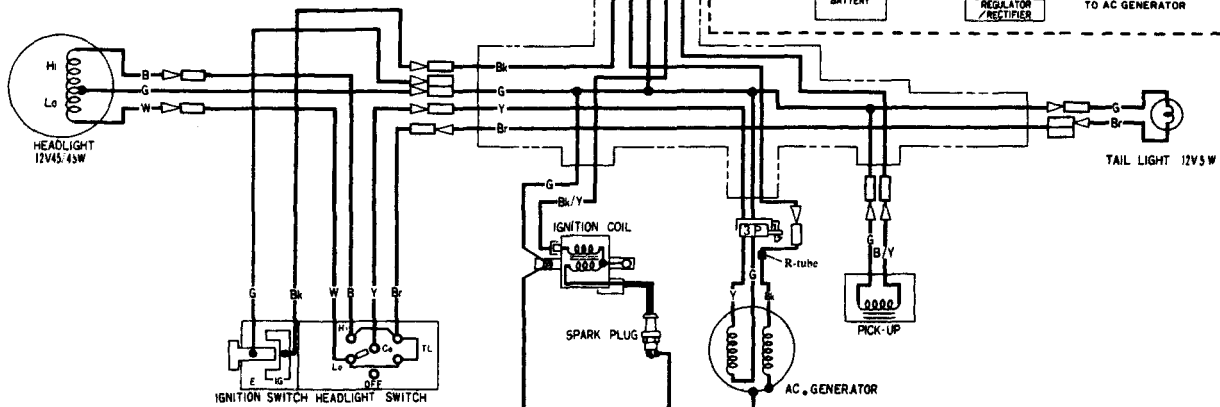

WIRING DIAGRAM

IGNITION SWITCH CONTINUITY

	IG	E
OFF	○	○
ON		
COLOR	Bk	G

DC POWER KIT (OPTIONAL)

HEADLIGHT SWITCH CONTINUITY

	HL - L	Co	TL	HL - H
OFF				
Lo	○	○	○	
H		○	○	○
COLOR	W	Y	Br	B

- Bk ... Black
- W ... White
- LG ... Light Green
- R ... Red
- G ... Green
- Y ... Yellow
- B ... Blue
- Gr ... Grey
- LB ... Light Blue
- O ... Orange
- P ... Pink