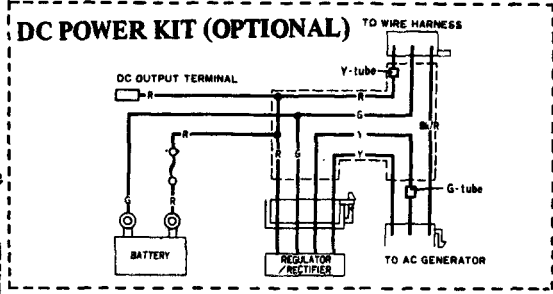

WIRING DIAGRAM

IGNITION SWITCH CONTINUITY

	IG	E
OFF	○	○
ON		
COLOR	Bk	G

DC POWER KIT (OPTIONAL)

HEADLIGHT SWITCH CONTINUITY

	HL - L	Co	TL	HL - H
OFF				
Lo	○	○	○	
H		○	○	○
COLOR	W	Y	Br	B

- Bk ... Black
- W ... White
- LG ... Light Green
- R ... Red
- G ... Green
- Y ... Yellow
- B ... Blue
- Gr ... Grey
- LB ... Light Blue
- O ... Orange
- P ... Pink